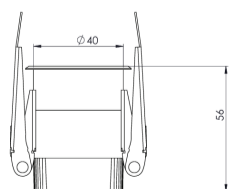

Single Line Diagram

Recessed

ORBIT 40