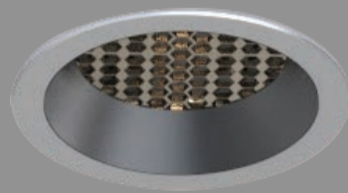

ORBIT 40

WITH TRIM

Direct | Recessed

ORBIT 40

ORBIT 40 is Premium range Recessed COB Spot light Downlighter available in Fixed and Adjustable version made up of die cast aluminium housing, heat sink and with premium powder coated finish.

Powered by high quality COB with a binning tolerance of ≤ 3 SDCM and $CRI \geq 90$. The luminaire maintains atleast 70% of its luminous flux after 50,000 operating hours, guaranteeing long term reliability. High efficiency optics with lens with Honeycomb Louver options gives uniform and zero multiple shadow illumination.

Orbit 40 Downlighter available in wattage from ranging from 5W is crafted for direct light distribution making it ideal for residential & professional applications.

Options in reflector cover available as per request to enhance installation and functionality.

Single Line Diagram

Recessed

ORBIT 40

ORBIT 40 WITH TRIM

Quick Info

Mounting Type

Recessed

Material Colour