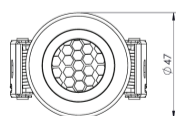

Single Line Diagram

Recessed

ORBIT 40